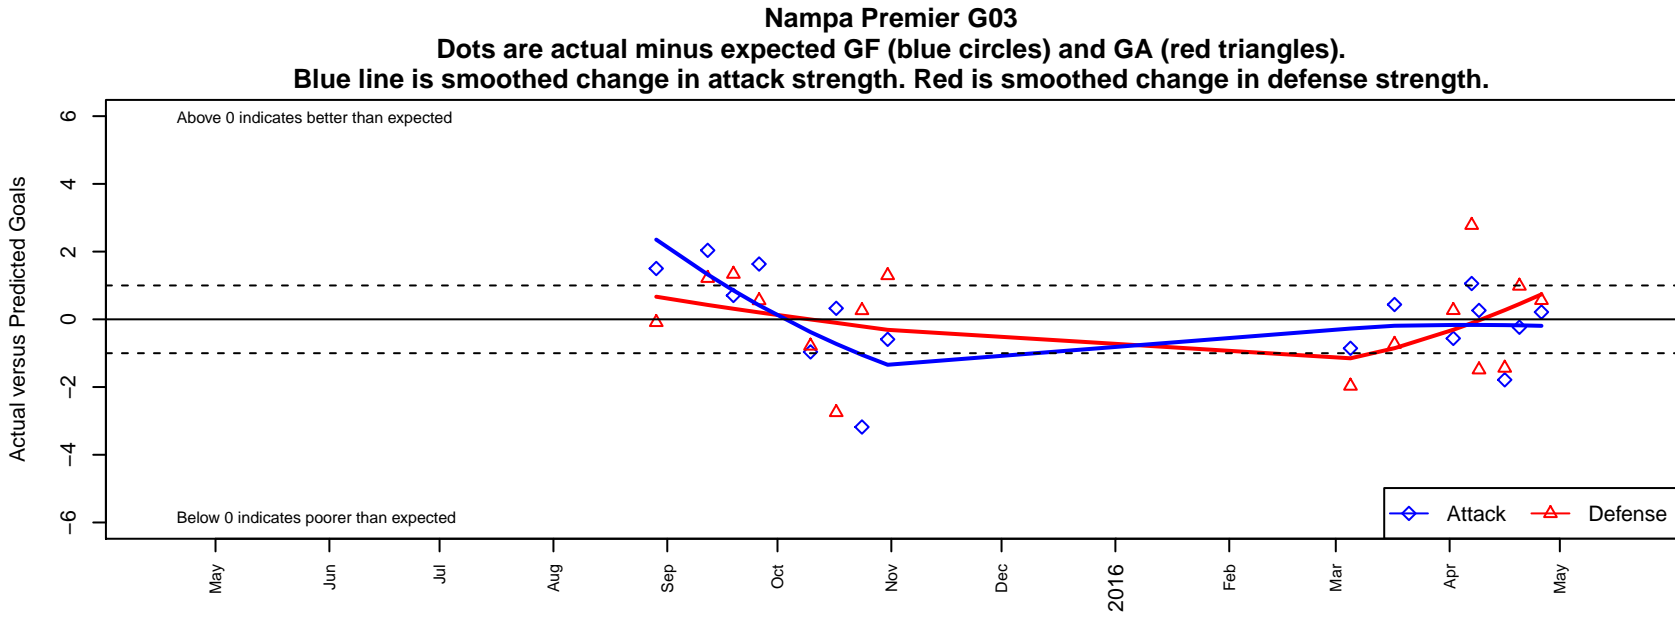

Nampa Premier G03

, ID
 G03 total strength=620
 attack=0.84 defense=0.34
 fall league = Idaho D3 U12 East U12
 spr league = Spr Idaho D3 U12 North U12
 notes= Tiger Sharks

alt names used:
 NAMPA PREMIER U12G
 NAMPA PREMIER SC U12G TIGER SHARKS

Venues played:
 2015 Idaho D3 U12 East U12
 2015 Spr Idaho D3 U12 North U12

**attack and defense variance (black dot)
relative to other teams
and top 10 in region**

**attack and defense rating
relative to others at age
and all opponents in last 13 months**