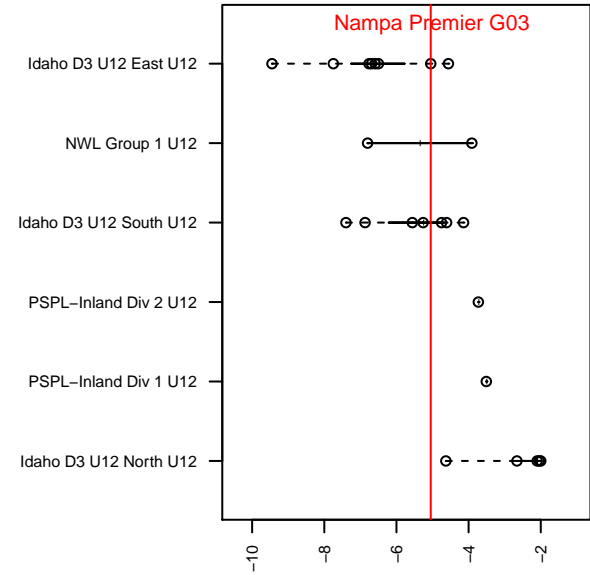

Nampa Premier G03

, ID
 G03 total strength=620
 attack=0.84 defense=0.34
 fall league = Idaho D3 U12 East U12
 spr league = Spr Idaho D3 U12 North U12
 notes= Tiger Sharks

alt names used:
 NAMPA PREMIER U12G
 NAMPA PREMIER SC U12G TIGER SHARKS

Venues played:
 2015 Idaho D3 U12 East U12
 2015 Spr Idaho D3 U12 North U12

**attack and defense variance (black dot)
relative to other teams
and top 10 in region**

**attack and defense rating
relative to others at age
and all opponents in last 13 months**